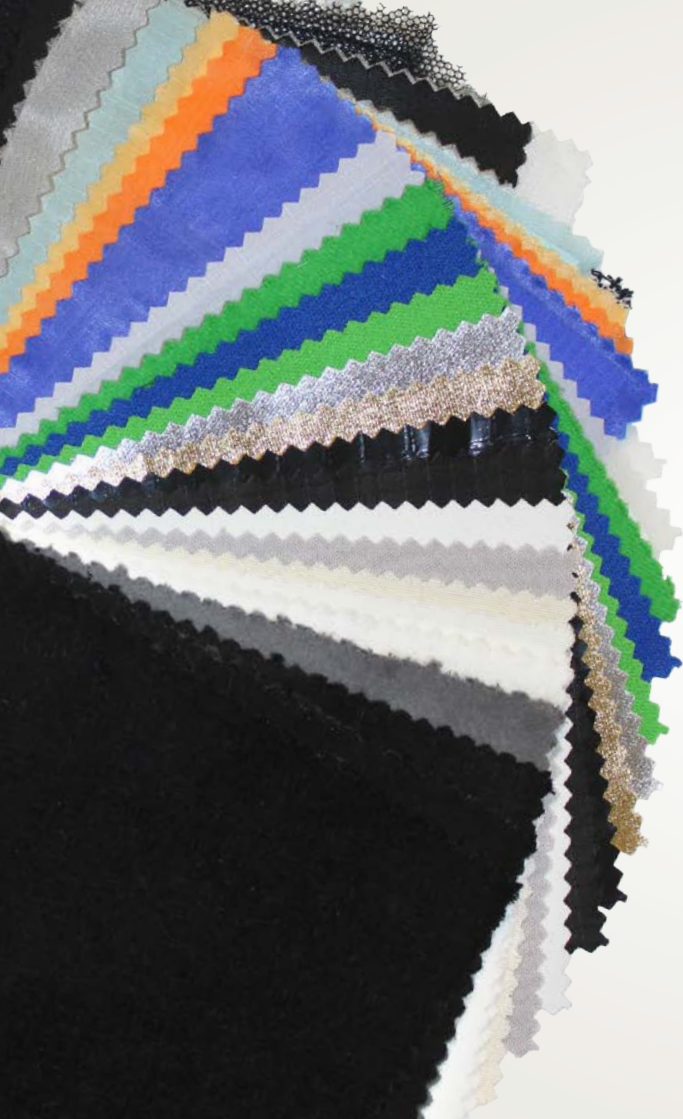

Roscotex

Rosco bietet eine umfassende Auswahl an hochwertigen Butterflies, Flags, Floppies sowie Egg Crates für Film- und TV-Produktionen. Alle Roscotex Produkte werden in Spanien gefertigt, bestehen aus bewährten und hochwertigen Materialien und erlauben effektive Lichtregulierungen wie Diffusion, Reflexion oder auch Veränderung der Lichtintensität und Farbtemperatur.

Die Produkte sind in zahlreichen Standardgrößen direkt bei Lightpower verfügbar, Sonderanfertigungen in unterschiedlichen Größen und Materialien können kurzfristig produziert werden.

Überzeugen Sie sich selbst vom umfassenden Portfolio und von der Qualität der Roscotex Produkte. Fordern Sie noch heute ein unverbindliches Angebot an, vereinbaren Sie einen Bemusterungstermin und bestellen Sie ein kostenfreies Musterbuch!

+49 5251 1432-20
sales@lightpower.de